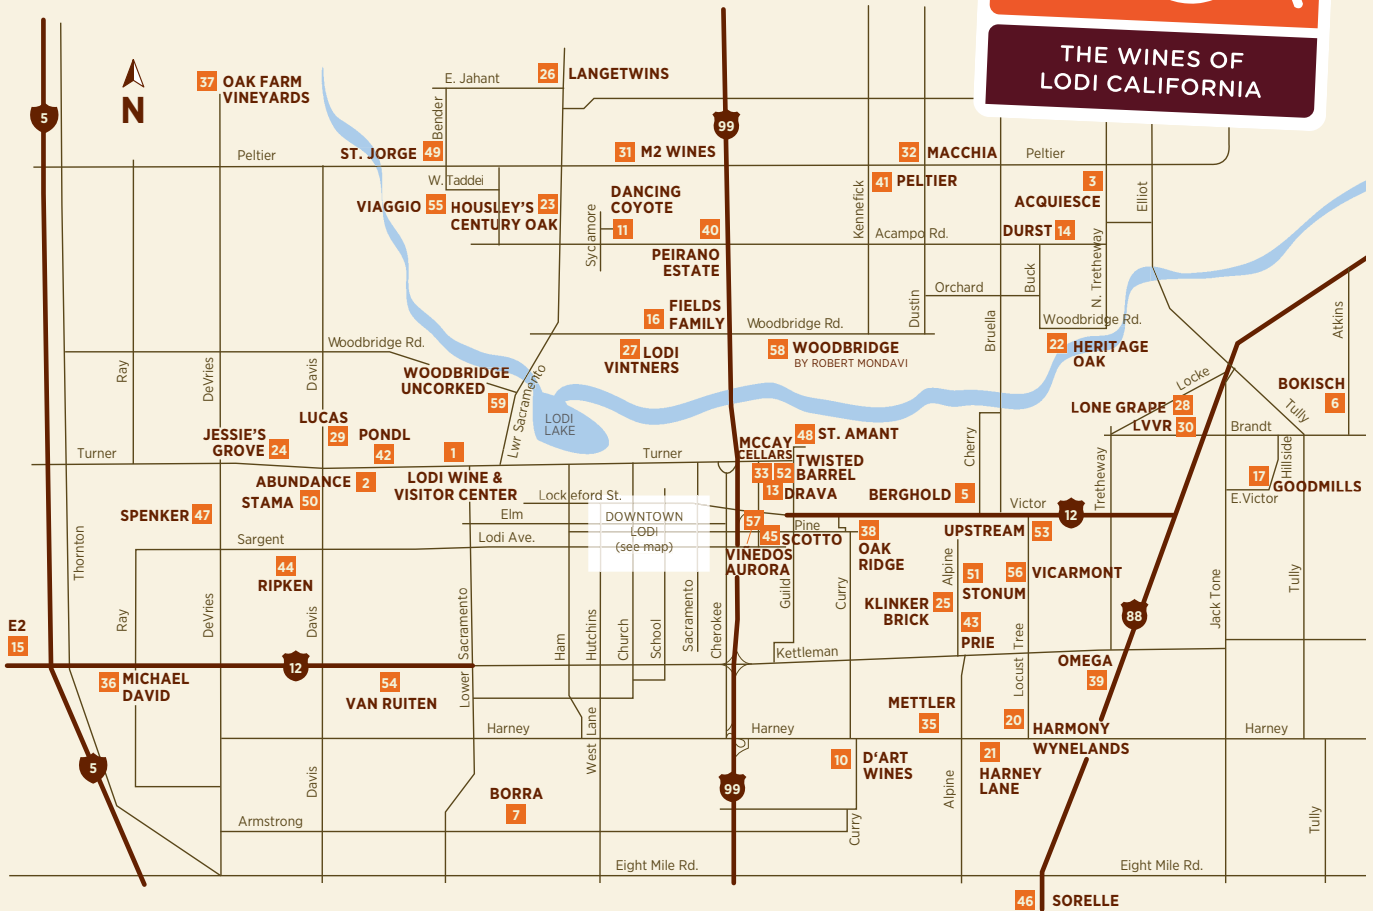

# Wine Map and Guide

©July 2016 LoCA

## MAP LEGEND

-  Offers wines made from grapes certified in the *Lodi Rules for Sustainable Winegrowing Program*
-  Banquet/Facility Rental Available
-  No Large Groups/Limousines/Buses
-  Tasting also available by appointment outside of normal business hours
-  Dog-Friendly
-  Outdoor Games Available
-  Tours Available By Appointment
-  Family-Friendly
-  Merchandise
-  Picnic Area
-  Appointment Required for Large Groups/Limousines/Buses