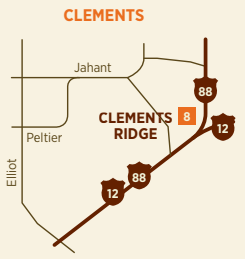

# Wine Map and Guide

©July 2016 LoCA

2545 W. TURNER RD. LODI, CALIFORNIA 95242 • 209.365.0621 • [lodiwine.com](http://lodiwine.com)

FOLLOW US:

-  [facebook.com/LodiWine](https://facebook.com/LodiWine)
-  [twitter.com/Lodi\\_Wine](https://twitter.com/Lodi_Wine)
-  [pinterest.com/lodiwine](https://pinterest.com/lodiwine)
-  [instagram.com/lodi\\_wine](https://instagram.com/lodi_wine)