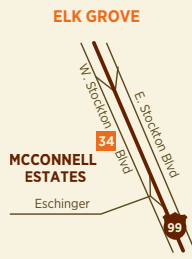

Wine Map and Guide

©July 2016 LoCA

MAP LEGEND

- Offers wines made from grapes certified in the *Lodi Rules for Sustainable Winegrowing Program*
- Banquet/Facility Rental Available
- No Large Groups/Limousines/Buses
- Tasting also available by appointment outside of normal business hours
- Dog-Friendly
- Outdoor Games Available
- Tours Available By Appointment
- Family-Friendly
- Merchandise
- Picnic Area
- Appointment Required for Large Groups/Limousines/Buses

2545 W. TURNER RD. LODI, CALIFORNIA 95242 • 209.365.0621 • lodiwine.com

FOLLOW US:

- facebook.com/LodiWine
- twitter.com/Lodi_Wine
- pinterest.com/lodiwine
- instagram.com/lodi_wine