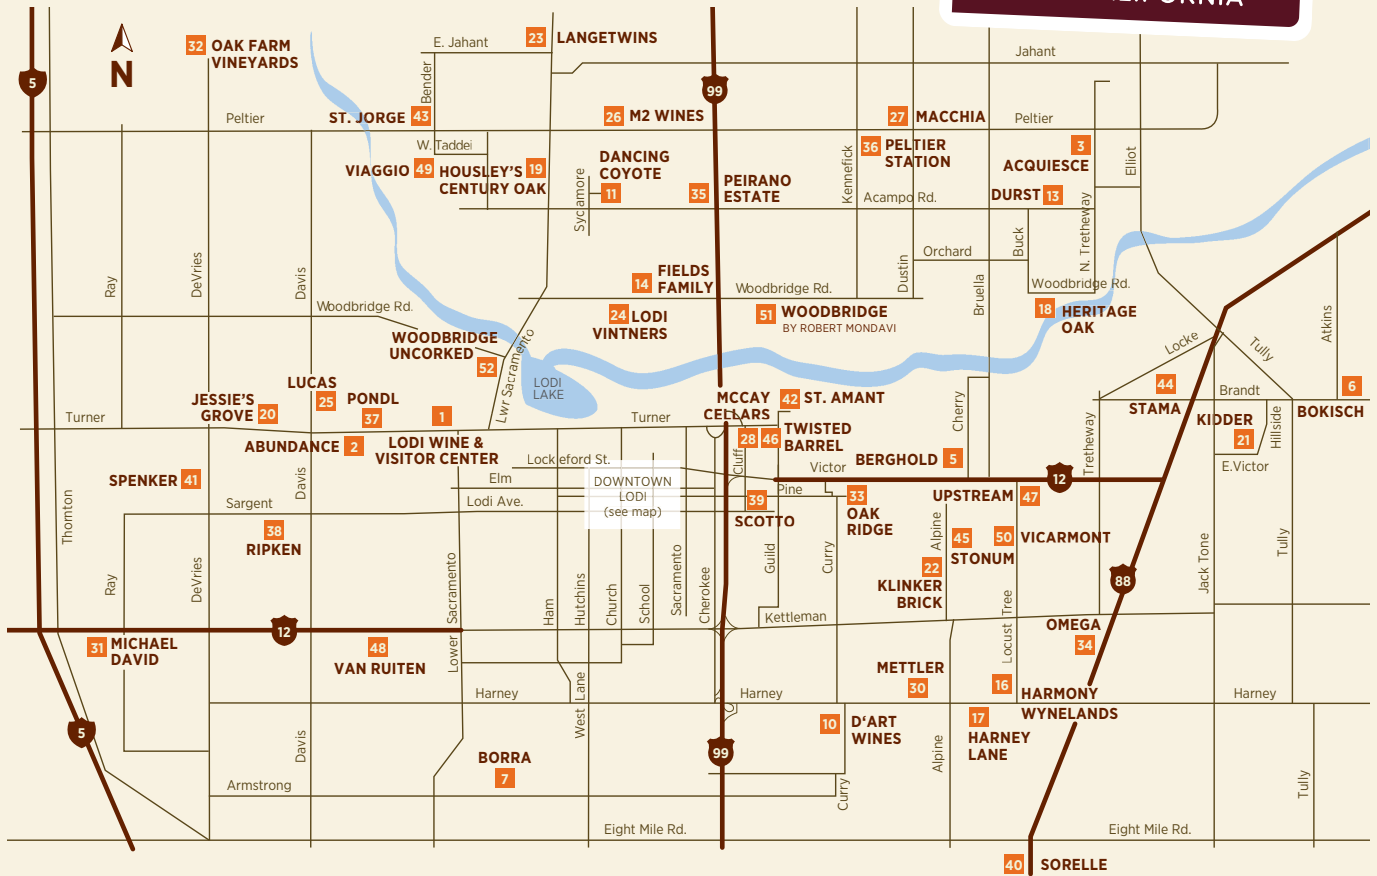

Wine Map and Guide

LEGEND: **A** TASTING ALSO AVAILABLE BY APPOINTMENT **T** TOURS AVAILABLE BY APPOINTMENT **P** PICNIC AREA **B** BANQUET FACILITY

LOOK FOR THE LODI RULES SEAL WHICH INDICATES WINERY OFFERS WINES MADE FROM GRAPES CERTIFIED IN THE LODI RULES FOR SUSTAINABLE WINEGROWING PROGRAM.

32 Oak Farm Vineyards ●
23627 N. DeVries Road, Lodi
209-365-6565 **A T P B**
oakfarmvineyards.com
Tasting: Thur-Mon 11am-5pm

33 Oak Ridge Winery
6100 E. Highway 12, (Victor Rd) Lodi
209-369-5896 **B**
oakridgewinery.com
Tasting: Daily 10am-5pm

49 Viaggio Estate & Winery
100 E. Taddei Road, Acampo
209-368-1378 **A T P B**
viaggiowinery.com
Tasting: Thur 11am-5pm, Fri 11am-8pm,
Sat-Mon 11am-5pm

50 Vicarmont Vineyards & Winery
16475 N. Locust Tree Road, Lodi
209-390-1919 **A P**
vicarmont.com
Tasting: Thur-Sun 12-5pm

Downtown Lodi Tasting Rooms

7 Benson Ferry

Located at Lodi Wine Cellars
 bensonferry.com

1 cellardoor

21 N. School Street, Lodi
 209-339-4394 **B**
 lodicellardoor.com
 Tasting: Tues-Thur 1-9pm
 Fri 1-11pm, Sat 1-9pm, Sun 12-5
 Featuring: Bokisch Vineyards,
 Michael David Winery,
 Van Ruiten Family Winery