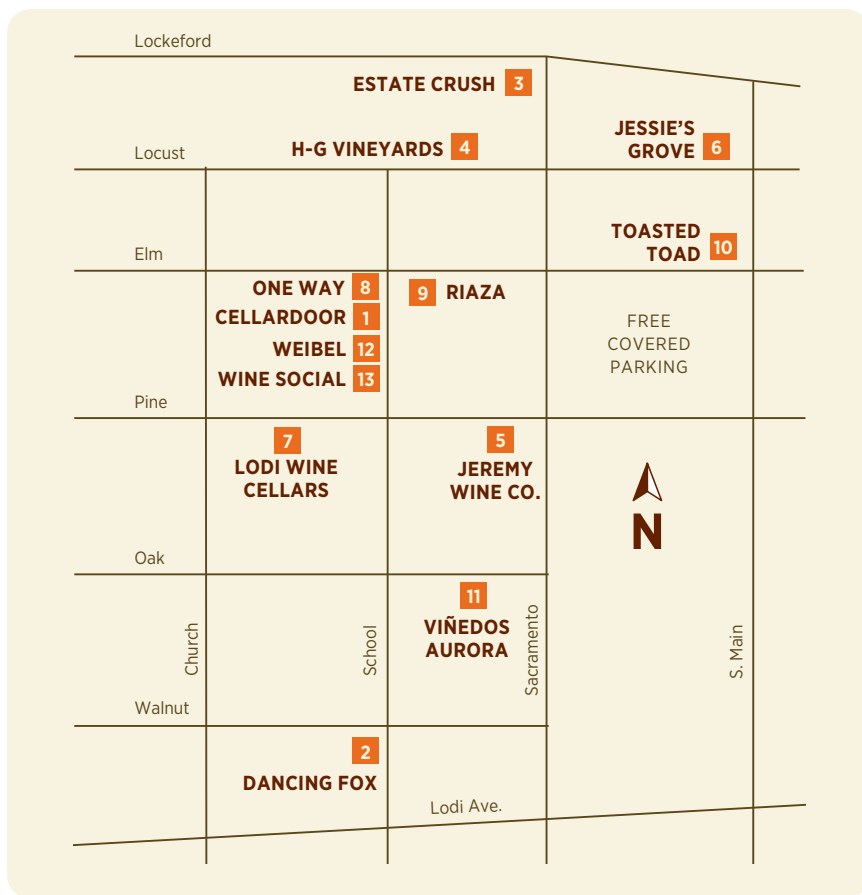

Downtown Lodi Tasting Rooms

7 Benson Ferry

Located at Lodi Wine Cellars
bensonferry.com

1 cellardoor

21 N. School Street, Lodi
209-339-4394 **B**
lodicellardoor.com
Tasting: Tues-Thur 1-9pm
Fri 1-11pm, Sat 1-9pm, Sun 12-5
Featuring: Bokisch Vineyards,
Michael David Winery,
Van Ruiten Family Winery

2 Dancing Fox Winery

203 S. School Street, Lodi
209-366-2634 **T B**
dancingfoxwinery.com
Tasting: Tue-Sat 12-5pm, Sun 12-3pm

3 Estate Crush

2 W. Lockeferd Street, Lodi
209-368-7595 **A T B**
estatecrush.com
Tasting: Fri-Sun 12-5pm

4 H-G Vineyards

9 W. Locust Street, Lodi
209-263-0839 **A B**
h-gvineyards.com
Tasting: last Sat & Sun/month 11am-5pm

5 Jeremy Wine Co.

6 W. Pine Street, Lodi
209-367-3773
jeremywineco.com
Tasting: Thur & Fri 1-5pm,
Sat & Sun 12-5pm

6 Jessie's Grove Winery

Olde Ice House Cellars
27 E. Locust Street, Lodi
209-368-0880 **T P**
jessiesgrovewinery.com
Tasting: Fri & Sat 12-5pm, Sun 1-5pm

7 Lodi Wine Cellars

112 W. Pine Street, Lodi
209-365-6622
lodiwinecellars.com
Tasting: Wed & Thur 3:30pm-8pm,
Fri 3:30pm-11pm, Sat 1-11pm,
Sun 1-5pm
Featuring: Benson Ferry,
Heritage Oak Winery, Vicarmont

8 One Way Winery

Located at Visit Lodi!
Conference & Visitors Bureau
25 N. School Street, Lodi
209-365-4081 **A P B**
onewaywinery.com
Tasting: Thur-Sat 1-8pm, Sun 1-5pm

9 Riaza Wines

20 W. Elm Street, Lodi
209-625-1103 **A B**
riazawines.com
Tasting: Fri & Sun 1-5pm,
Sat 1-6pm

3 Solitary Cellars

Located at Estate Crush
solitarycellars.com

10 Toasted Toad Cellars

21 E. Elm Street, Lodi
209-400-4040 **A T**
toastedtoadcellars.com
Tasting: Fri-Mon 11am-6pm

11 Viñedos Aurora

at Pamplona Tapas
14 W. Oak Street, Lodi
209-642-8444
vinedosaurora.com
Tasting: Thur 11am-9pm,
Fri & Sat 11am-10pm,
Sun 11am-7pm

12 Weibel Family Vineyards & Winery

13 N. School Street, Lodi
209-370-6013
weibel.com
Tasting: Sun-Tues 11am-6pm,
Wed 11am-7pm, Thur-Sat 11am-8pm

13 Wine Social

7 N. School Street, Lodi
209-224-5740
facebook.com/lodiwinesocial
Tasting: Wed & Thur 3-8pm, Fri 1-10pm,
Sat 11am-10pm, Sun 11am-5pm