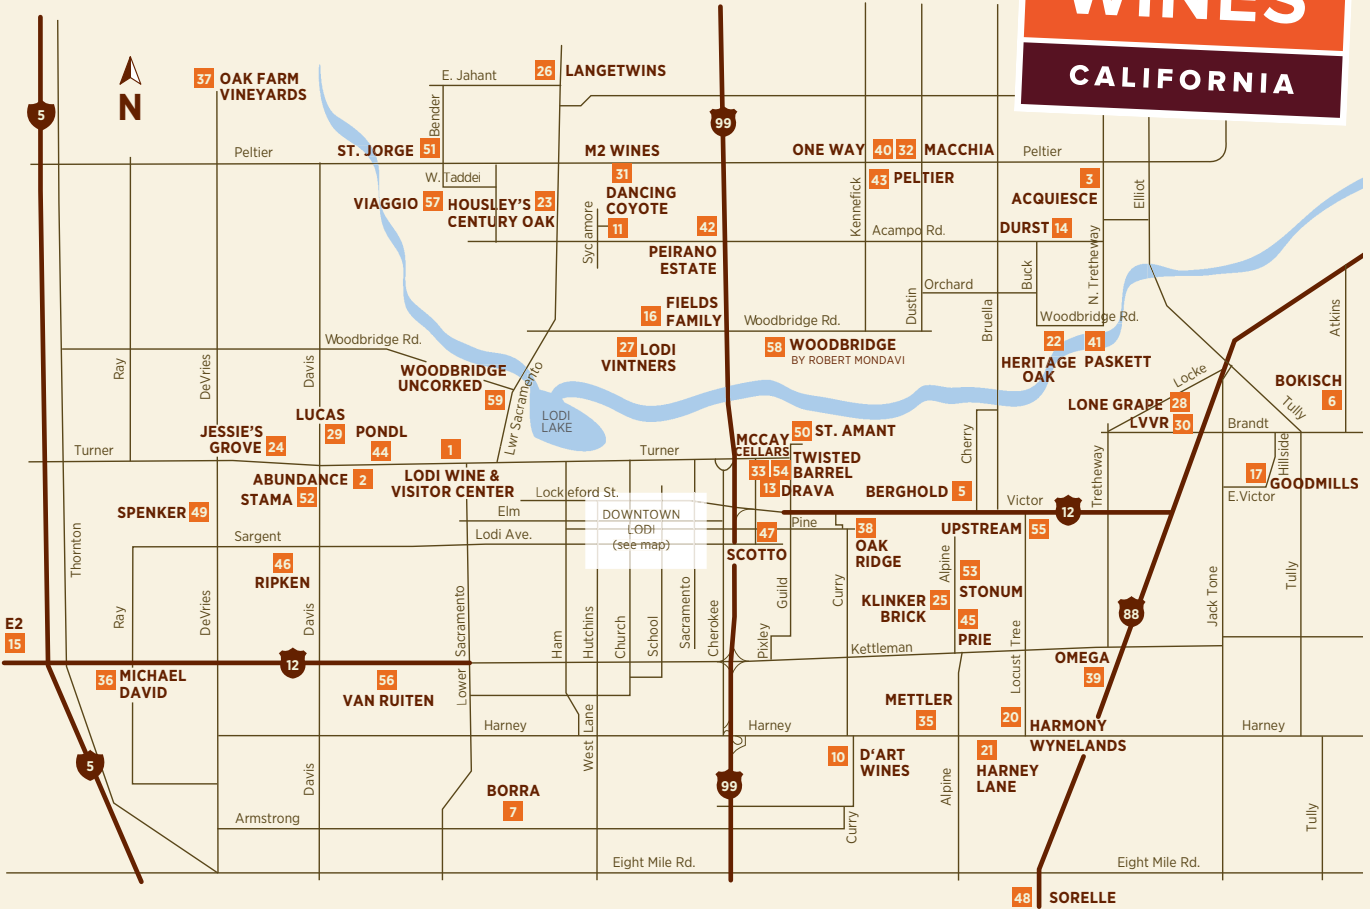

Wine Map and Guide

© November 2017 LoCA

MAP LEGEND

Offers wines made from grapes certified in the <i>Lodi Rules for Sustainable Winegrowing Program</i>	Banquet/Facility Rental Available	Appointment Required for Large groups/Limousines/Buses
Tasting also available by appointment outside of normal business hours	Our winery hosts weddings	No Large Groups/Limousines/Buses
Tours Available By Appointment	Dog-Friendly	Outdoor Games Available
Picnic Area	Family-Friendly	Merchandise