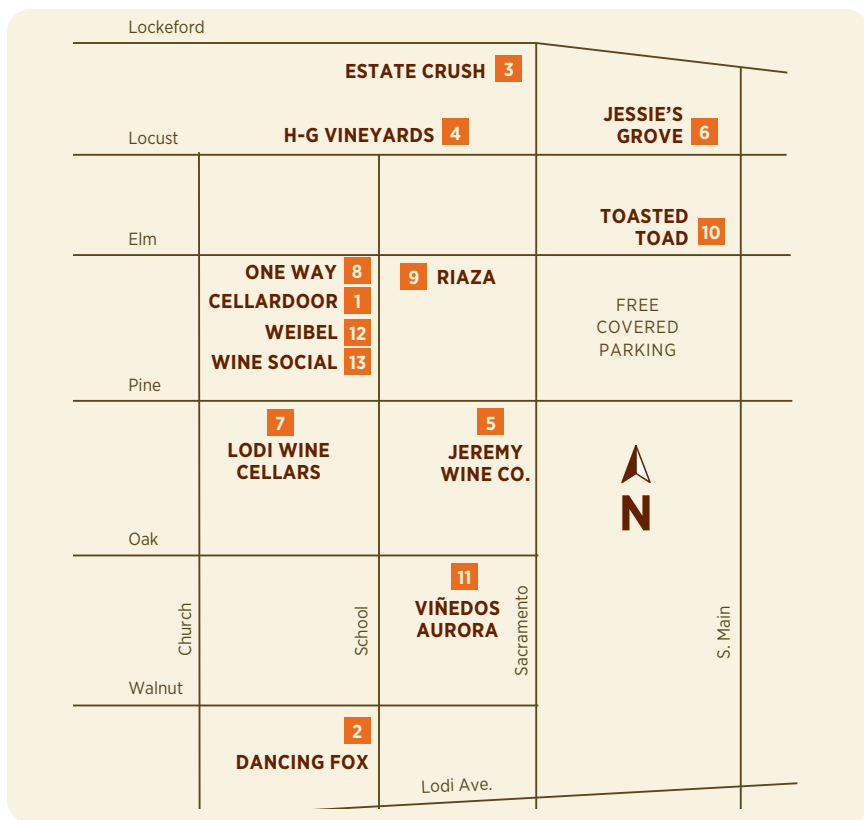

**50 Van Ruiten Family Winery**

340 W. Highway 12, Lodi
209-334-5722
vrwinery.com
Tasting: Daily 11am-5pm

**51 Viaggio Estate & Winery**

100 E. Taddei Road, Acampo
209-333-0431
viaggiowinery.com
Tasting: Sat-Thur 11am-5pm,
Fri 11am-9pm

**52 Vicarmont Vineyards & Winery**

16475 N. Locust Tree Road, Lodi
209-390-1919
vicarmont.com
Tasting: Thur-Sun 12-5pm

**53 Woodbridge by Robert Mondavi**

5950 E. Woodbridge Road, Acampo
209-365-8139
woodbridgewines.com
Tasting: Daily 10:30am-4:30pm

Tours: Daily 9:30am & 1:30pm

**54 Woodbridge Uncorked**

18911 Lower Sac Road, Woodbridge
209-365-7575
woodbridgeuncorked.com
Tasting: Wed-Fri 3-5pm, Sat & Sun 12-5pm

Downtown Lodi Tasting Rooms

7 Benson Ferry