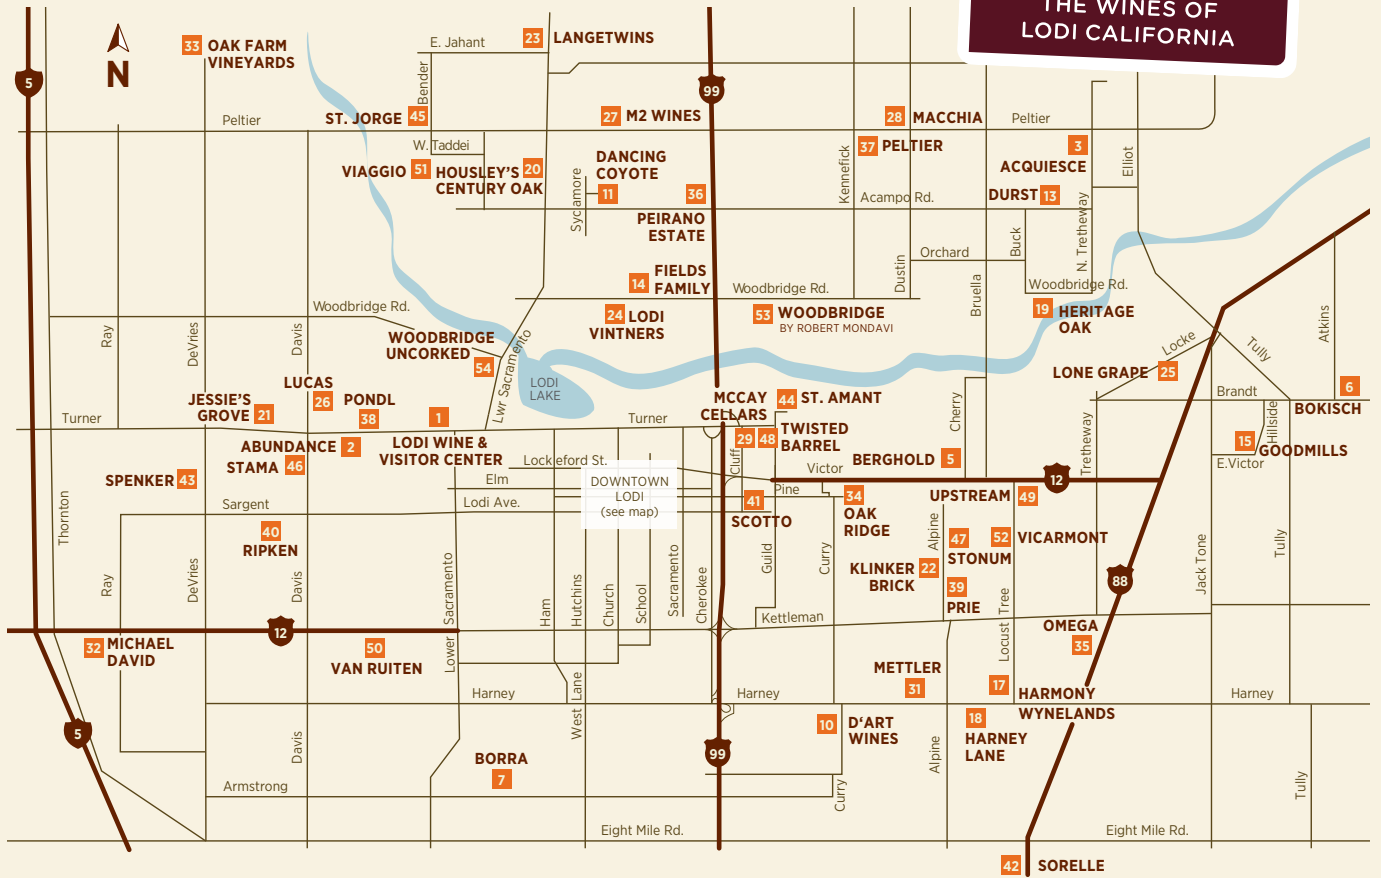

Wine Map and Guide

MAP LEGEND

- Offers wines made from grapes certified in the Lodi Rules for Sustainable Winegrowing Program
- Picnic Area
- Appointment Required for Large Groups/Limousines/Buses
- Tasting also available by appointment outside of normal business hours
- Banquet/Facility Rental Available
- No Large Groups/Limousines/Buses
- Tours Available By Appointment
- Dog-Friendly
- Outdoor Games Available
- Family-Friendly
- Merchandise